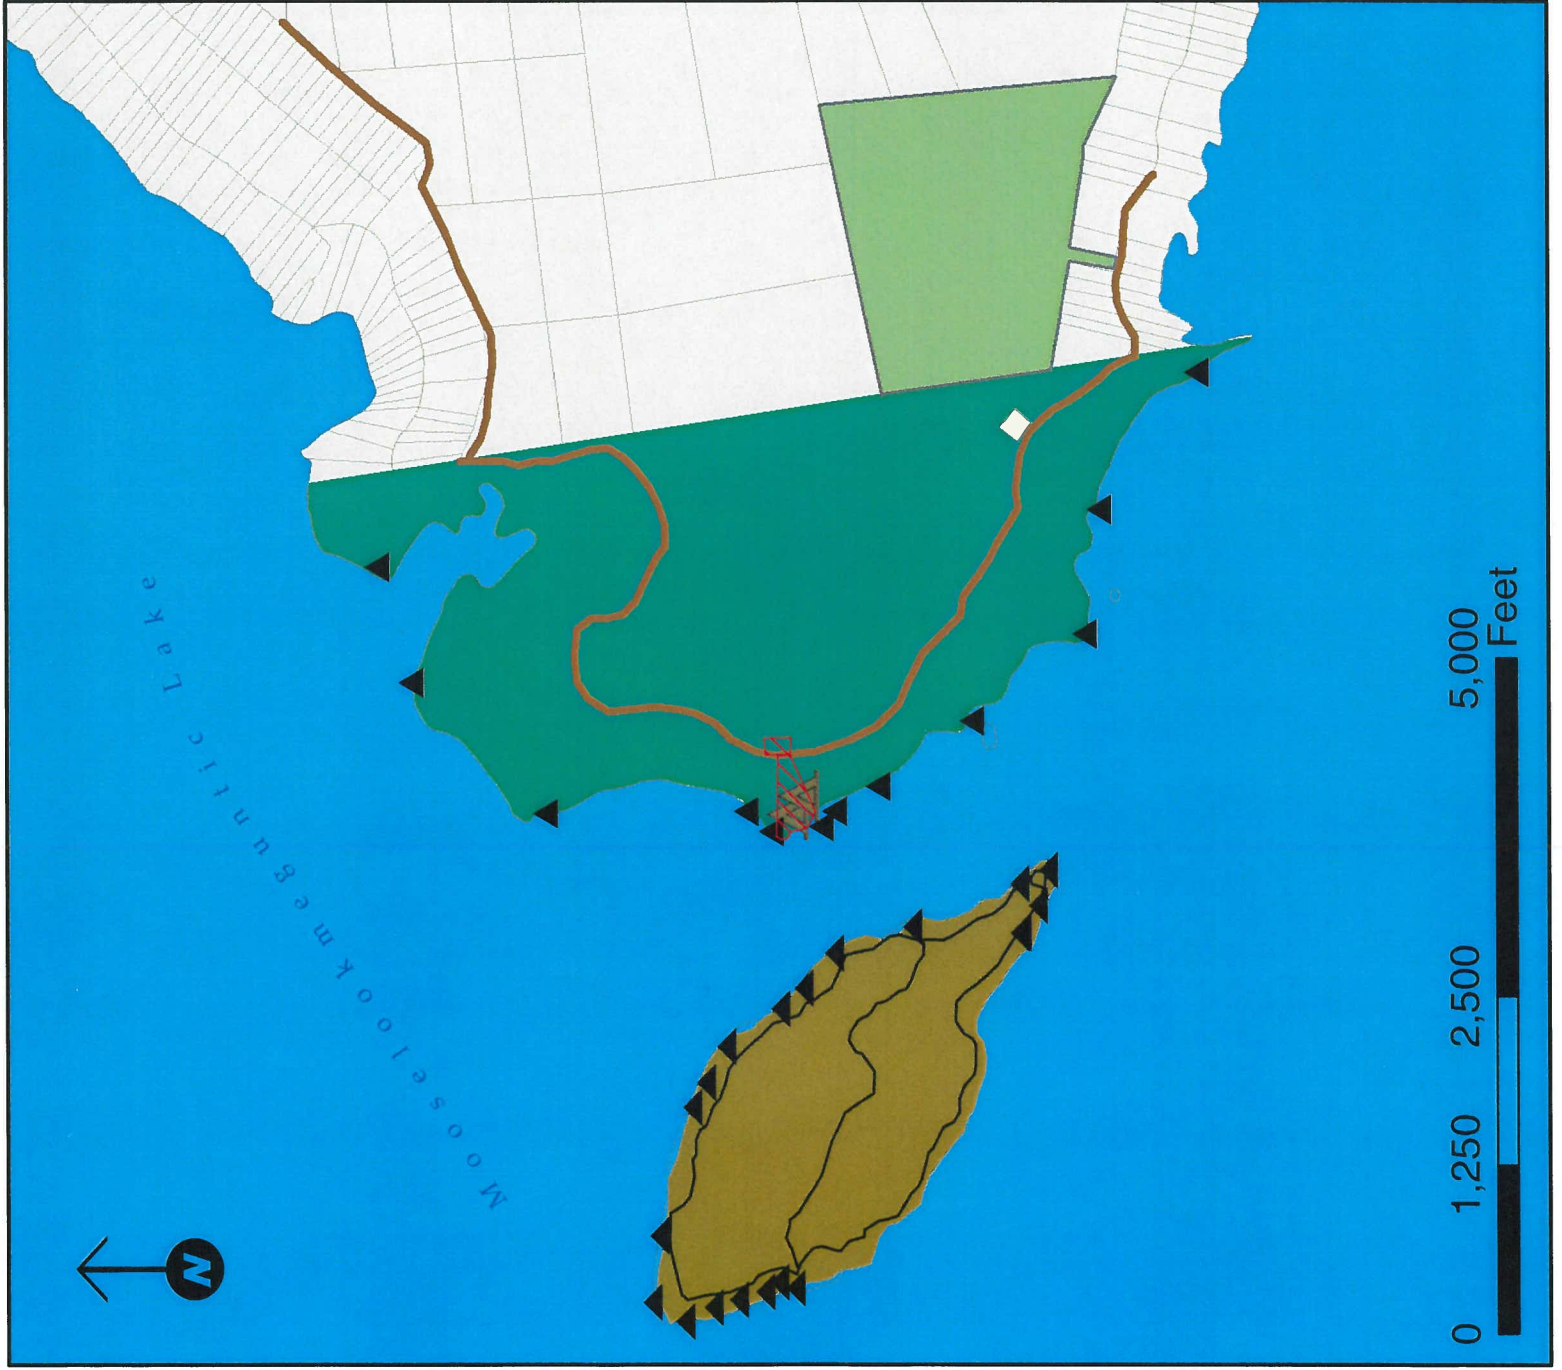

Stephen Phillips Memorial Preserve LLC

Mainland, Mainland East and Student's Island and Mainland Conservation Easement

- Mainland - 417 ac
- Students Island - 115 ac
- Mainland East - 85 ac
- Building Area
- Campground Headquarters
- Campsites
- Gravel Pit
- Private Parcels - LUPC
- Birches Beach Road
- Students Island Trail

This map is for discussion only and should not be considered an accurate representation of ownership boundaries.

All LURC parcel data retrieved from LURC. Baseline data, such as roads, ponds and mountain retrieved from the MOGIS. All other data created by Rangeley Lakes Heritage Trust for the purpose of baseline documentation.

Map created by S. Rousseau, Rangeley Lakes Heritage Trust, PO Box 249, Oquossoc, ME 04964. October 2013.